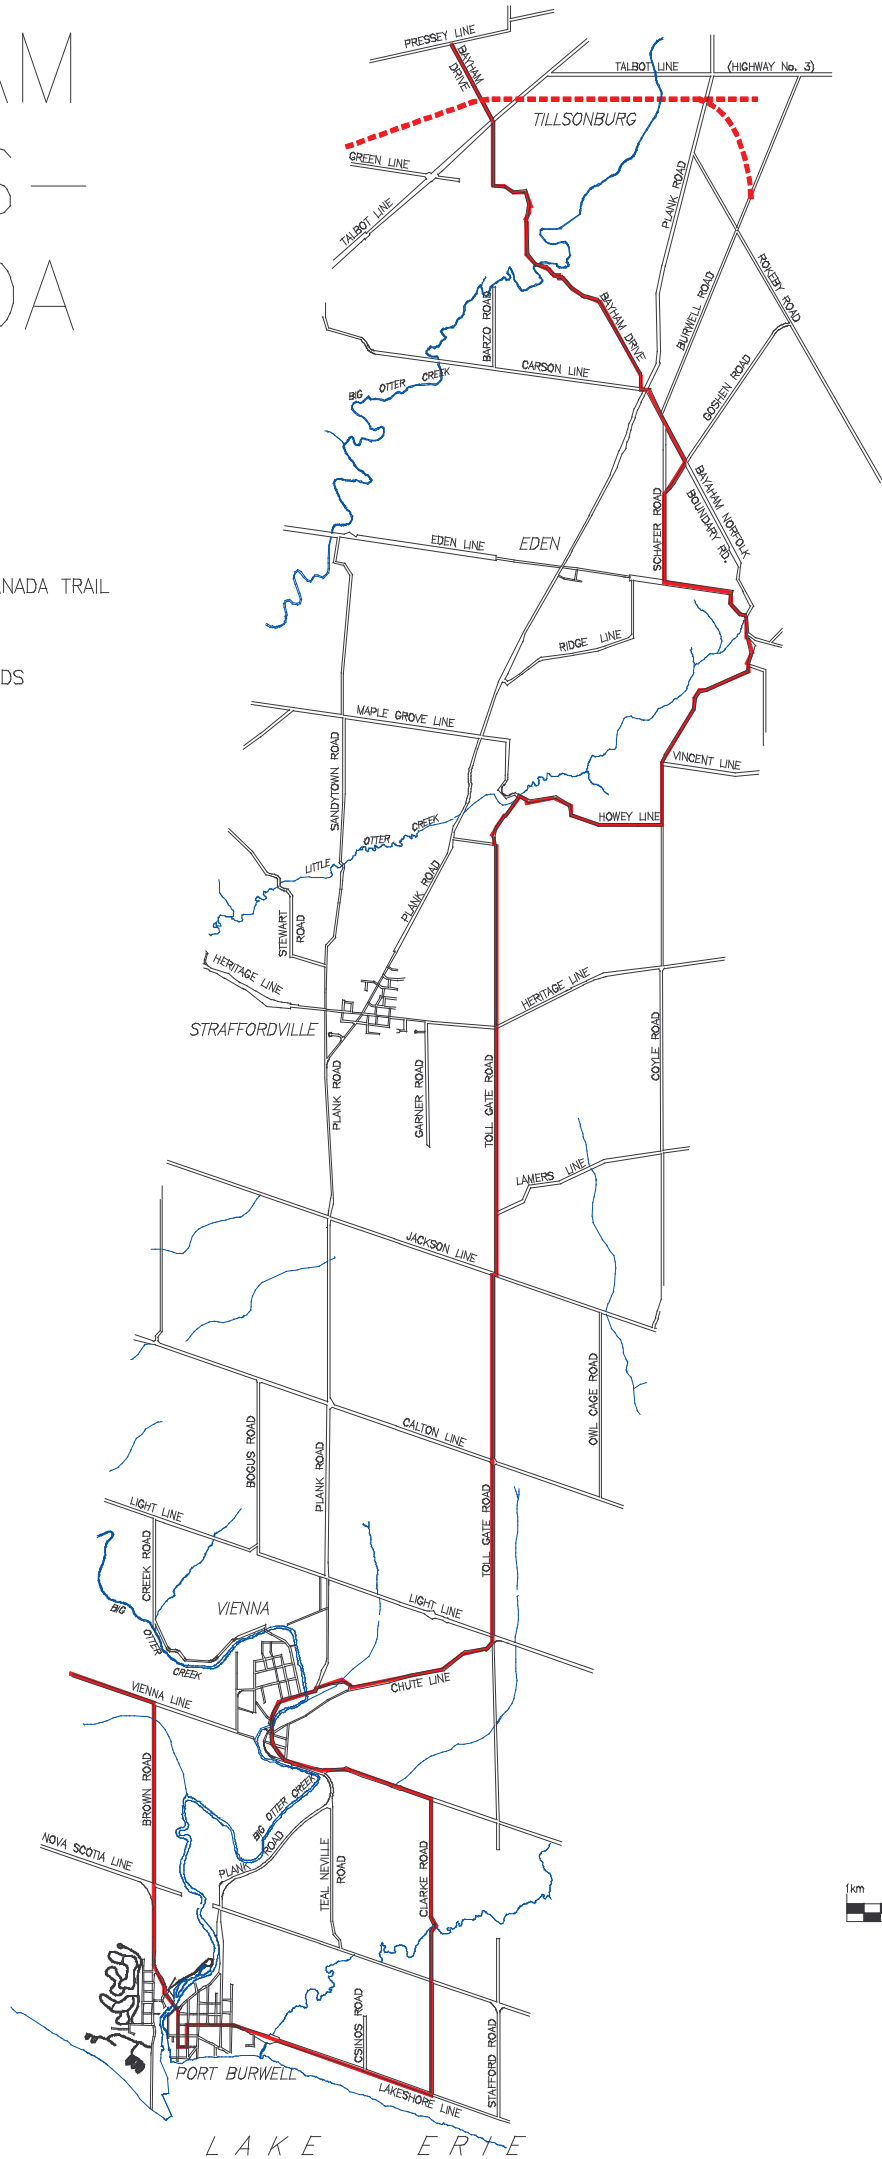

BAYHAM TRANS-CANADA TRAIL

LEGEND

-  BAYHAM TRANS-CANADA TRAIL
-  EXISTING RAIL LANDS

LAKE ERIE